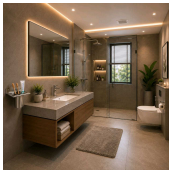

MINIMUM
DOCUMENTATION

29% OFF

Tumble Holder Somani

SKU: EC03

₹ 390.00 INR

₹ 550.00

Product Description

A strong stainless steel tumbler holder that keeps your toothbrush and tumbler organized. Perfect for daily use in bathrooms. Comes with a 5-year warranty.